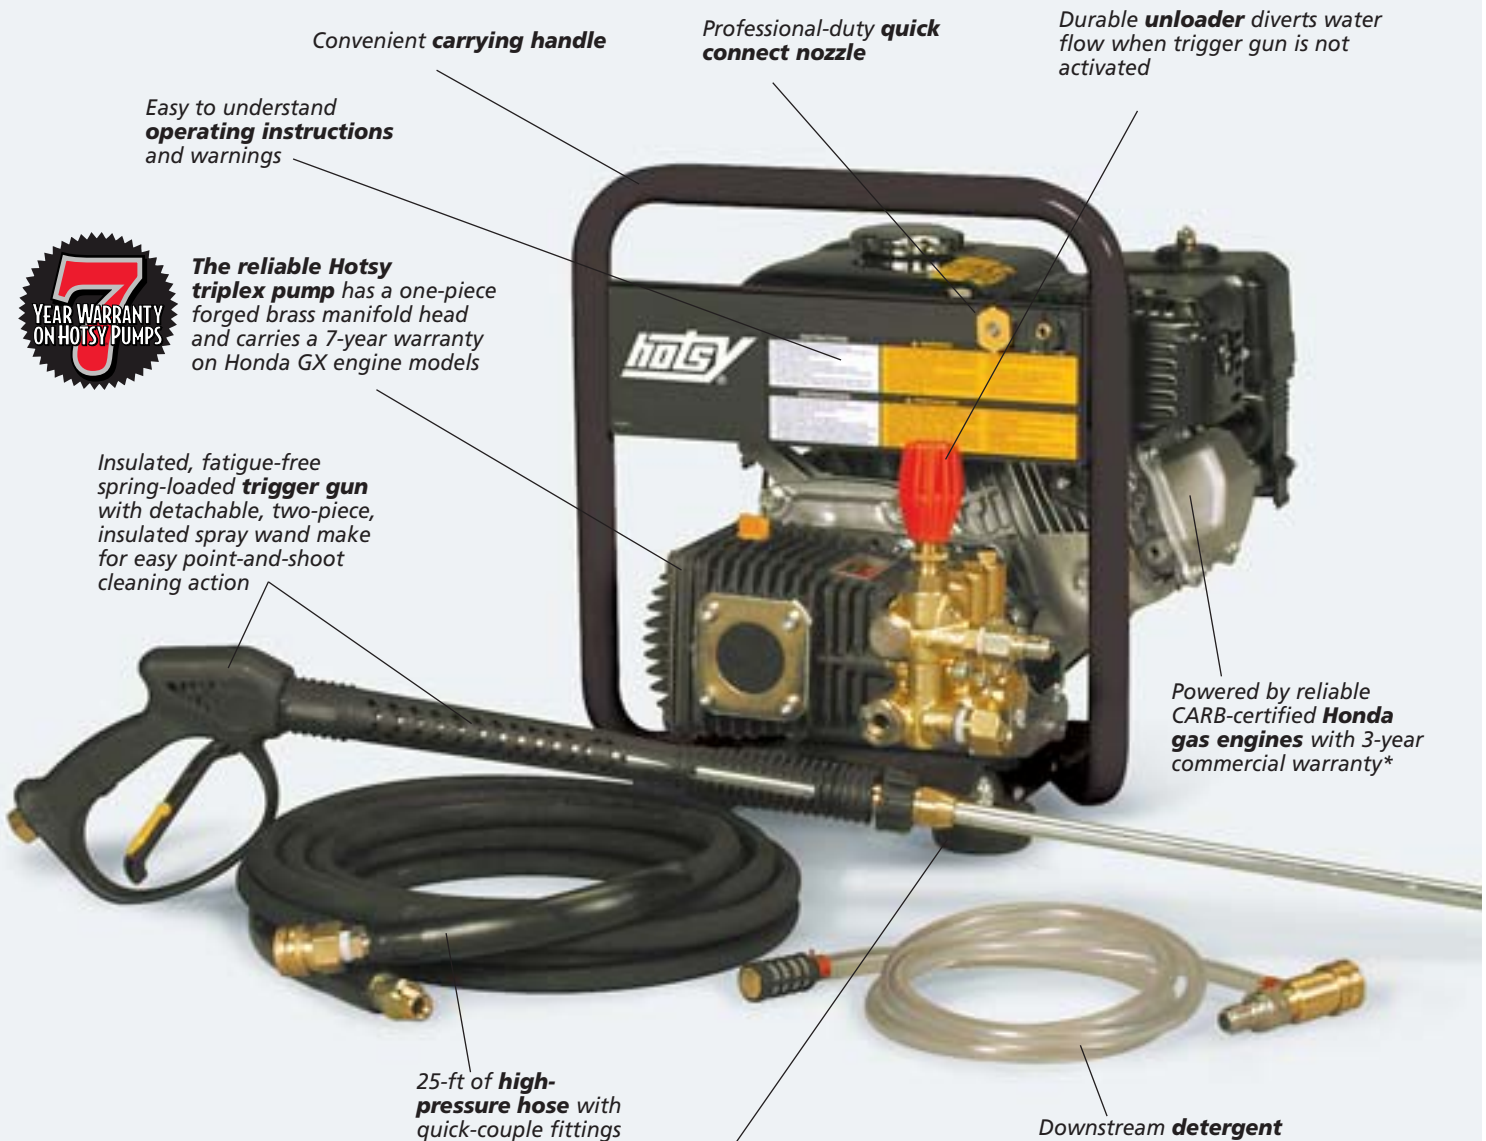

Big cleaning performance in a compact, lightweight package

Convenient **carrying handle**

Professional-duty **quick connect nozzle**

Durable **unloader** diverts water flow when trigger gun is not activated

Easy to understand **operating instructions** and warnings

The reliable **Hotsy triplex pump** has a one-piece forged brass manifold head and carries a 7-year warranty on Honda GX engine models

Insulated, fatigue-free spring-loaded **trigger gun** with detachable, two-piece, insulated spray wand make for easy point-and-shoot cleaning action

Powered by reliable CARB-certified **Honda gas engines** with 3-year commercial warranty*

25-ft of **high-pressure hose** with quick-couple fittings

Four **rubber vibration isolators** absorb vibration and keep machine from "walking"

Downstream **detergent injection** allows for easy application of soap

FEATURES

- Gas-powered
- 2.3 GPM / 2300 - 2400 PSI
- Hand-carry, lightweight design
- ETL-Certified for safety

*Honda GC engines carry a 2-year consumer warranty or 90-day commercial warranty

www.Hotsy.com

Nothing Cleans Like a Hotsy!